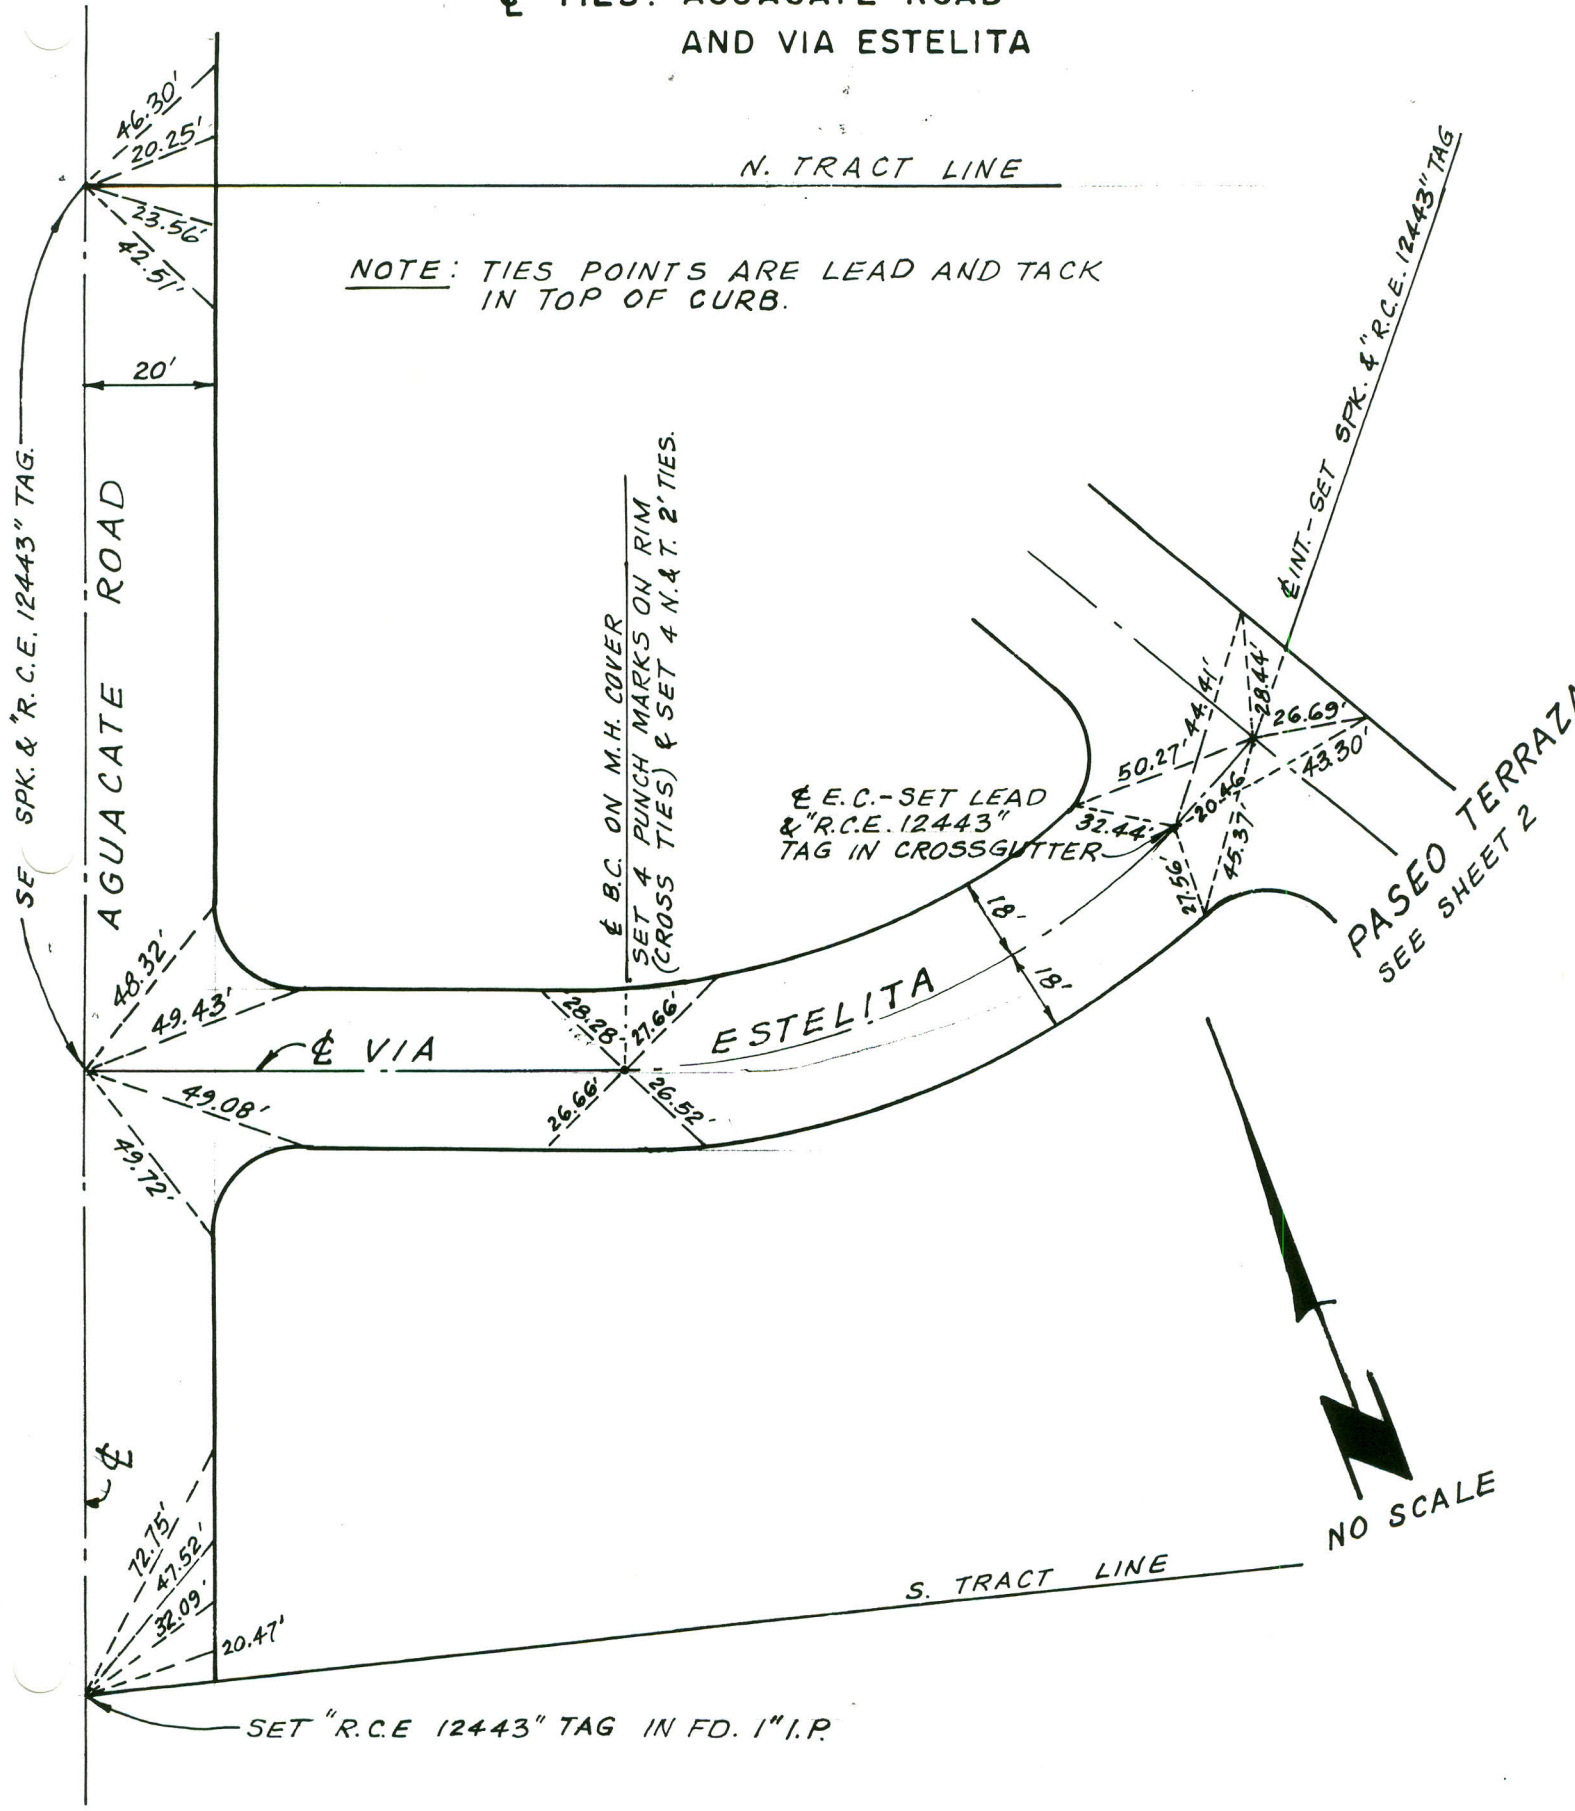

CITY OF SAN JUAN CAPISTRANO

TRACT 8994 THOMAS E. SHELTON R.C.E. 12443 OCT. 1976

☒ TIES: AGUACATE ROAD
AND VIA ESTELITA

CITY OF SAN JUAN CAPISTRANO

TRACT 8994 THOMAS E. SHELTON R.C.E. 12443 OCT. 1976

☒ TIES: PASEO TERRAZA

NOTE: ☒ POINTS ARE SPIKE & "R.C.E. 12443 TAGS. TIE POINTS ARE LEAD AND TACK IN TOP OF CURB.

NO SCALE