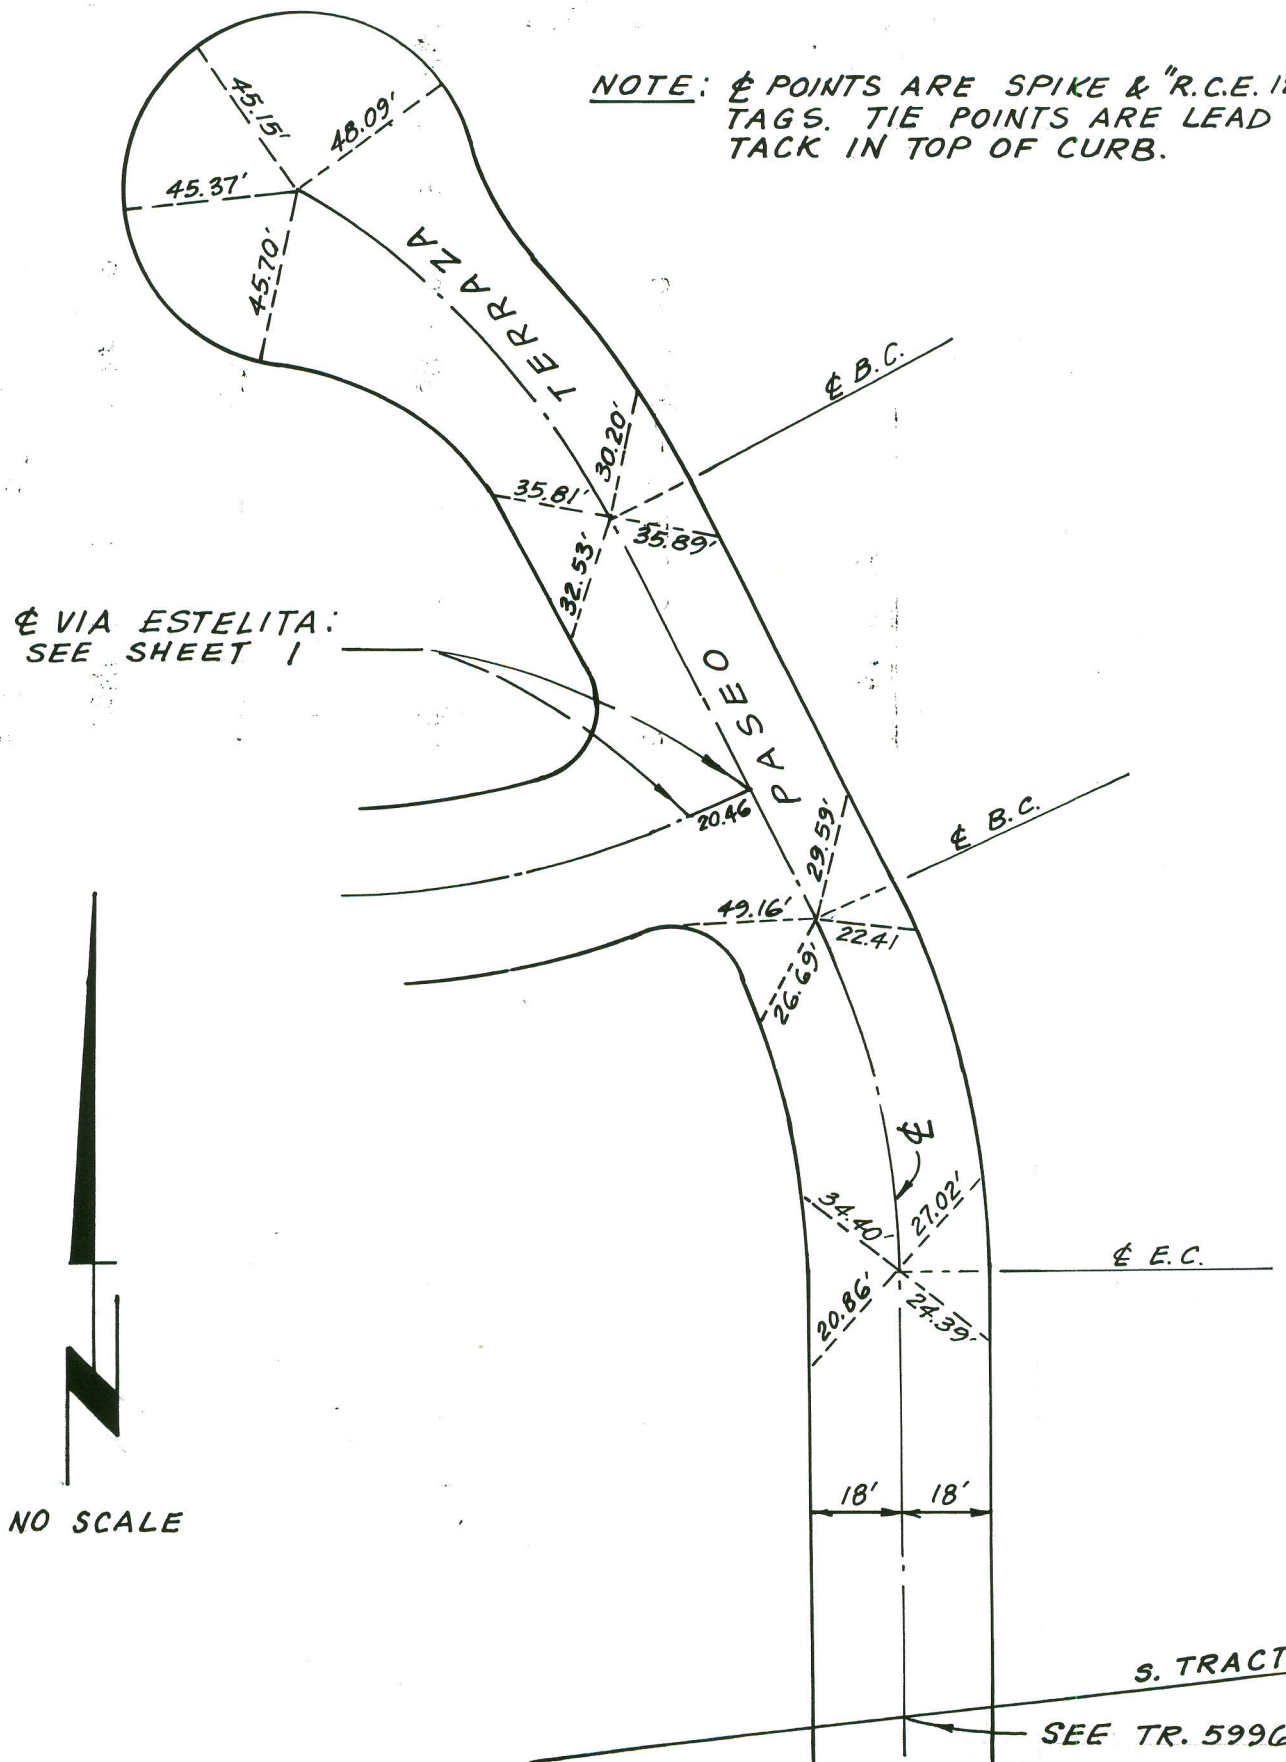

CITY OF SAN JUAN CAPISTRANO

TRACT 8994 THOMAS E. SHELTON R.C.E. 12443 OCT. 1976

☒ TIES: AGUACATE ROAD
AND VIA ESTELITA

CITY OF SAN JUAN CAPISTRANO

TRACT 8994 THOMAS E. SHELTON R.C.E. 12443 OCT. 1976

☒ TIES: PASEO TERRAZA

NOTE: ☒ POINTS ARE SPIKE & "R.C.E. 12443 TAGS. TIE POINTS ARE LEAD AND TACK IN TOP OF CURB.

NO SCALE