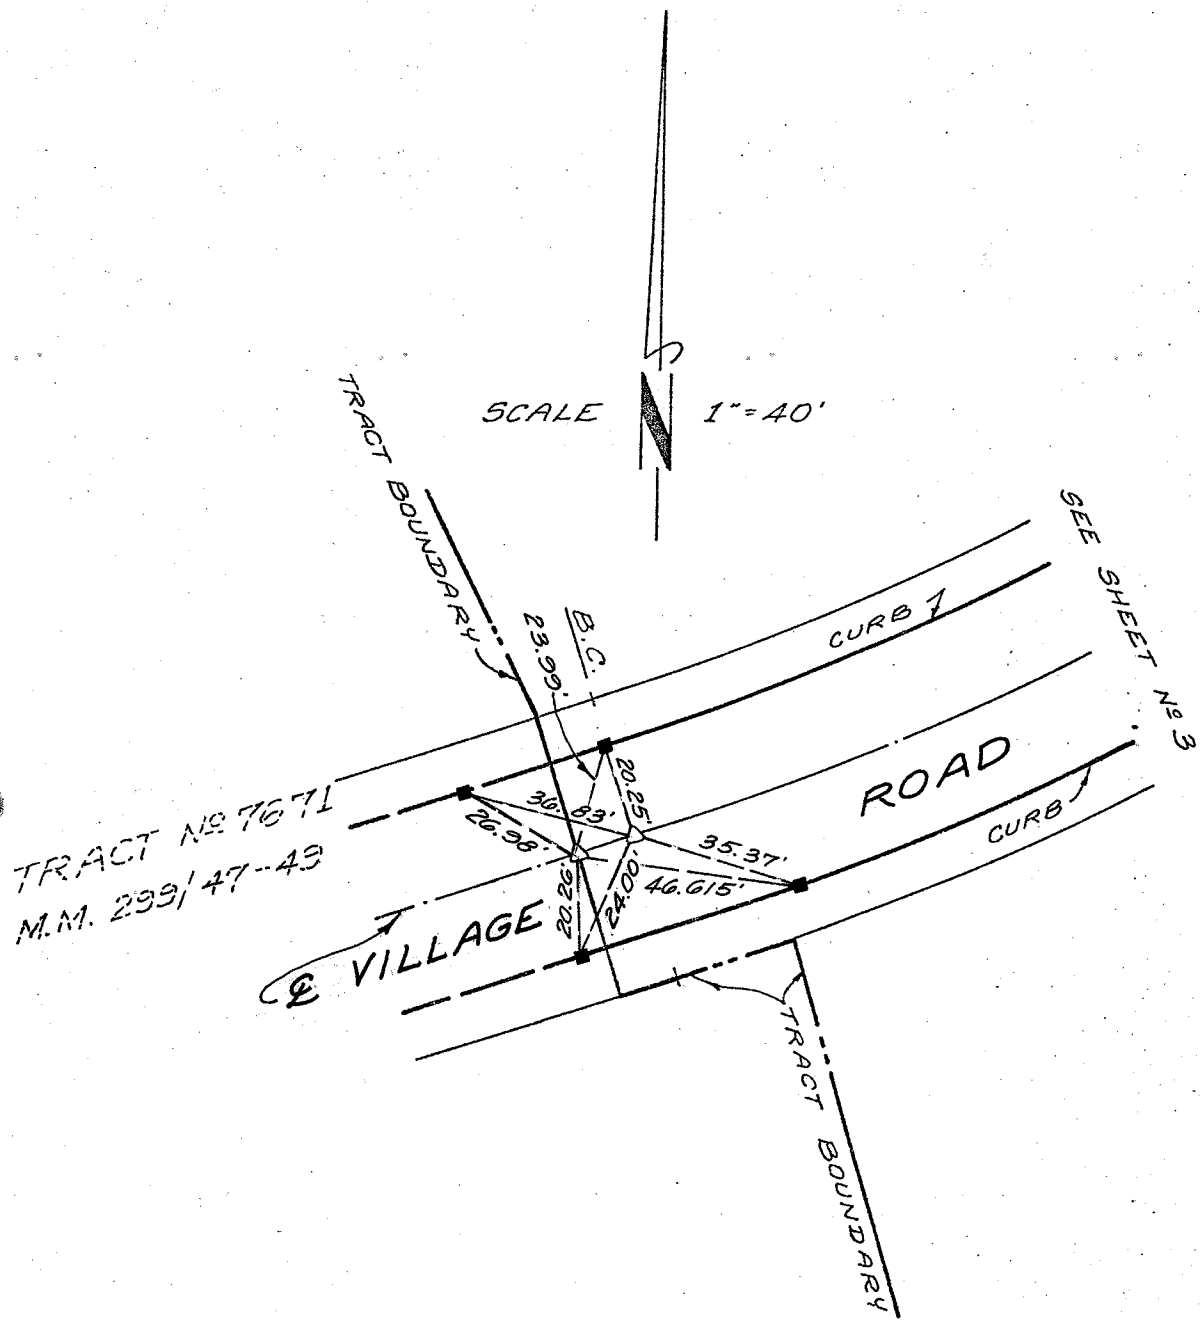

GERALD. F. OLDENBURG  
L.S. 3246

PARTY: SHEETS  
GILLEN

INDEX MAP

NO SCALE

GERALD F. OLDENBURG  
L.S. 3246

PARTY: SHEETS  
GILLEN

△ 2" I.P. TAGGED "L.S. 3246" SET IN SUBGRADE AND SPIKE & WASHER STAMPED "L.S. 3246"; SET IN FINISH SURFACE.

■ SET LEAD, TACK & TAG "L.S. 3246"

VILLAGE ROAD

GERALD F. OLDENBURG  
L.S. 3246

PARTY: SHEETS  
GILLEN

- ▷ 2" I.P. TAGGED "L.S. 3246" SET IN SUBGRADE AND SPIKE & WASHER STAMPED "L.S. 3246", SET IN FINISH SURFACE.
- SET LEAD, TACK & TAG "L.S. 3246"

VILLAGE ROAD @  
LAKEVIEW ROAD &  
SHADYBROOK ROAD

GERALD F. OLDENBURG  
L.S. 3246

PARTY: SHEETS  
GILLEN

Nº 112  
11-12

△ 2" I.P. TAGGED "L.S. 3246" SET IN  
SUBGRADE AND SPIKE & WASHER  
STAMPED "L.S. 3246", SET IN  
FINISH SURFACE.

■ SET LEAD, TACK & TAG "L.S. 3246"

VILLAGE ROAD