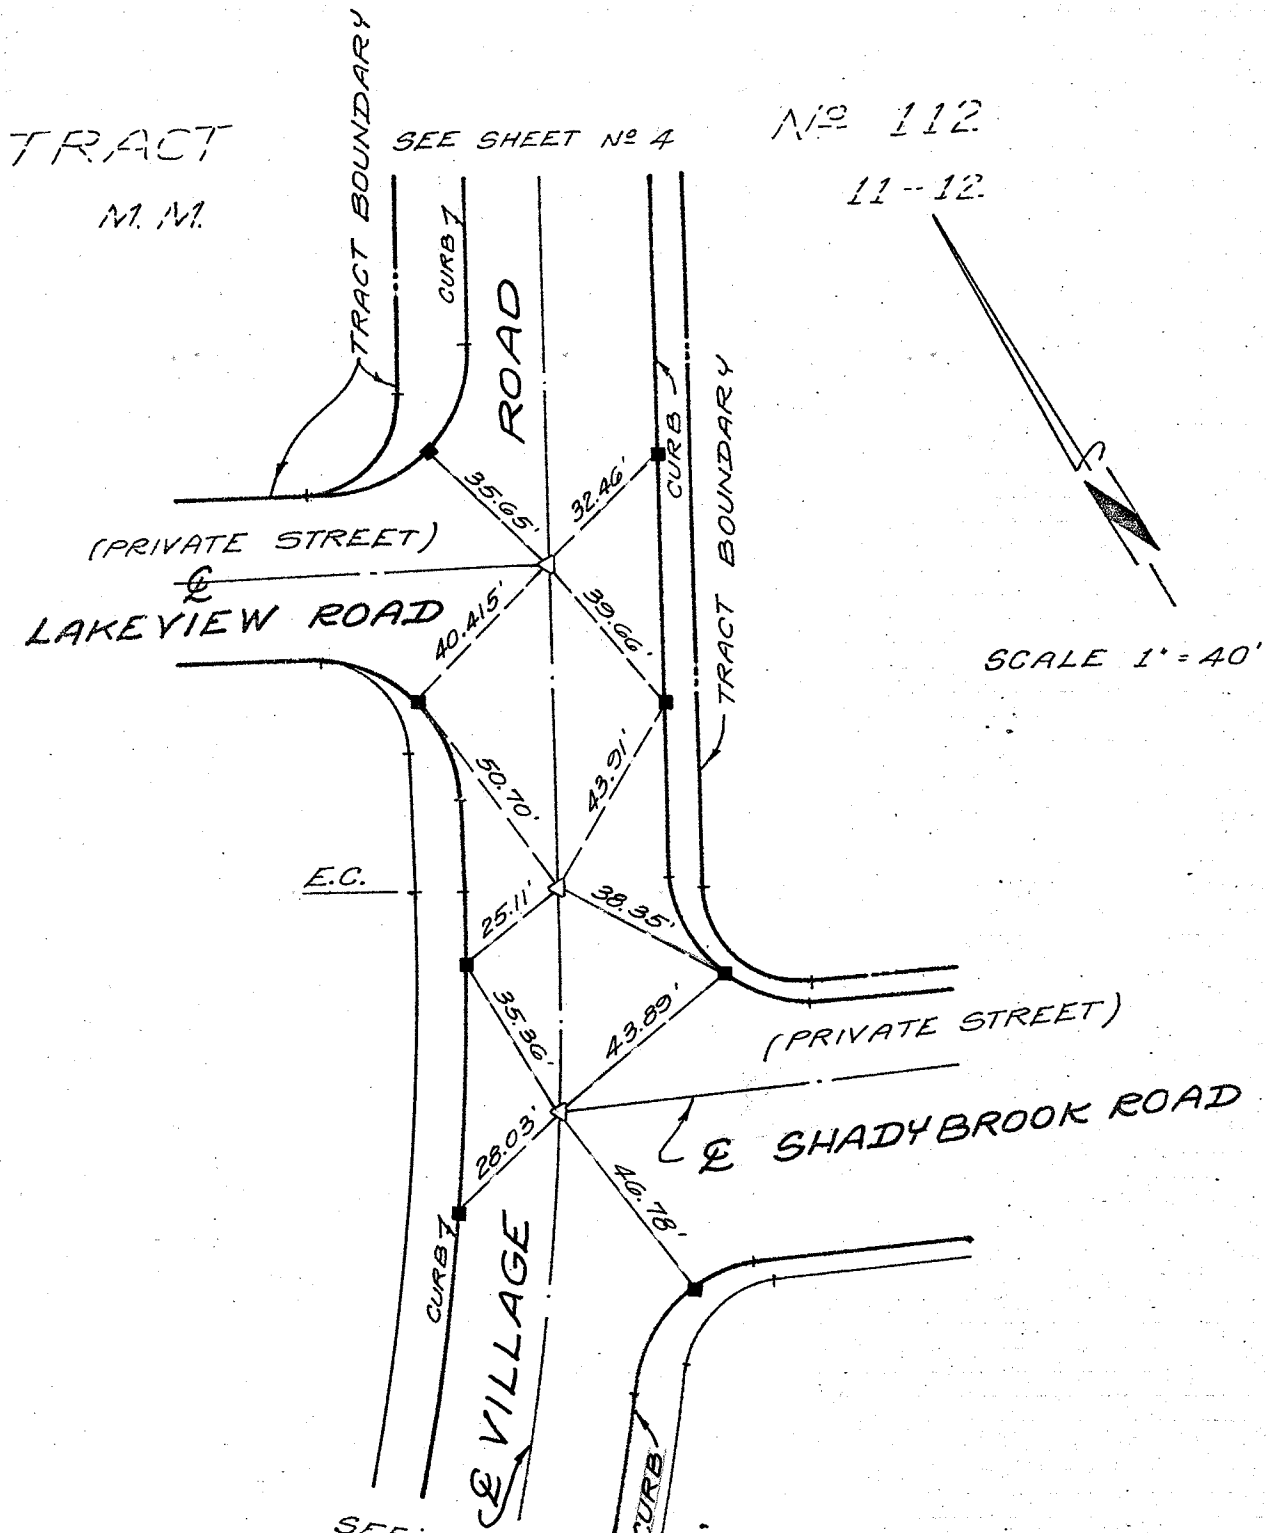

GERALD. F. OLDENBURG  
L.S. 3246

PARTY: SHEETS  
GILLEN

INDEX MAP

NO SCALE

GERALD F. OLDENBURG  
L.S. 3246

PARTY: SHEETS  
GILLEN

△ 2" I.P. TAGGED "L.S. 3246" SET IN SUBGRADE AND SPIKE & WASHER STAMPED "L.S. 3246"; SET IN FINISH SURFACE.

■ SET LEAD, TACK & TAG "L.S. 3246"

VILLAGE ROAD

GERALD F. OLDENBURG  
L.S. 3246

PARTY: SHEETS  
GILLEN

- ▷ 2" I.P. TAGGED "L.S. 3246" SET IN SUBGRADE AND SPIKE & WASHER STAMPED "L.S. 3246", SET IN FINISH SURFACE.
- SET LEAD, TACK & TAG "L.S. 3246"

VILLAGE ROAD @  
LAKEVIEW ROAD &  
SHADYBROOK ROAD

GERALD F. OLDENBURG  
L.S. 3246

PARTY: SHEETS  
GILLEN

Nº 112  
11-12

△ 2" I.P. TAGGED "L.S. 3246" SET IN  
SUBGRADE AND SPIKE & WASHER  
STAMPED "L.S. 3246", SET IN  
FINISH SURFACE.

■ SET LEAD, TACK & TAG "L.S. 3246"

VILLAGE ROAD