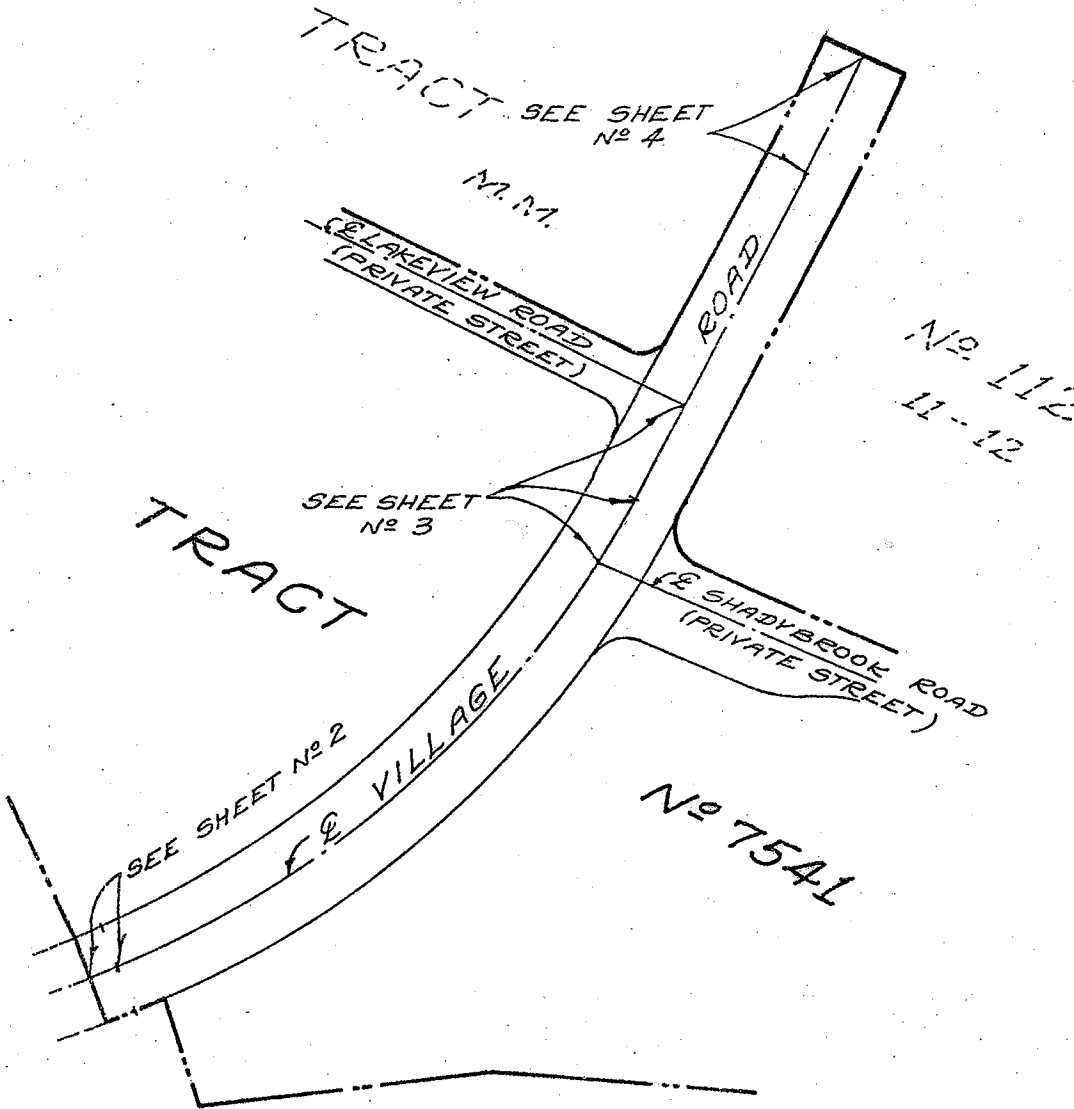

GERALD. F. OLDENBURG  
L.S. 3246

PARTY: SHEETS  
GILLEN

INDEX MAP

NO SCALE

GERALD F. OLDENBURG  
L.S. 3246

PARTY: SHEETS  
GILLEN

△ 2" I.P. TAGGED "L.S. 3246" SET IN SUBGRADE AND SPIKE & WASHER STAMPED "L.S. 3246"; SET IN FINISH SURFACE.

■ SET LEAD, TACK & TAG "L.S. 3246"

VILLAGE ROAD

GERALD F. OLDENBURG  
L.S. 3246

PARTY: SHEETS  
GILLEN

- ▷ 2" I.P. TAGGED "L.S. 3246" SET IN SUBGRADE AND SPIKE & WASHER STAMPED "L.S. 3246", SET IN FINISH SURFACE.
- SET LEAD, TACK & TAG "L.S. 3246"

VILLAGE ROAD @  
LAKEVIEW ROAD &  
SHADYBROOK ROAD

GERALD F. OLDENBURG  
L.S. 3246

PARTY: SHEETS  
GILLEN

Nº 112  
11-12

△ 2" I.P. TAGGED "L.S. 3246" SET IN  
SUBGRADE AND SPIKE & WASHER  
STAMPED "L.S. 3246", SET IN  
FINISH SURFACE.

■ SET LEAD, TACK & TAG "L.S. 3246"

VILLAGE ROAD