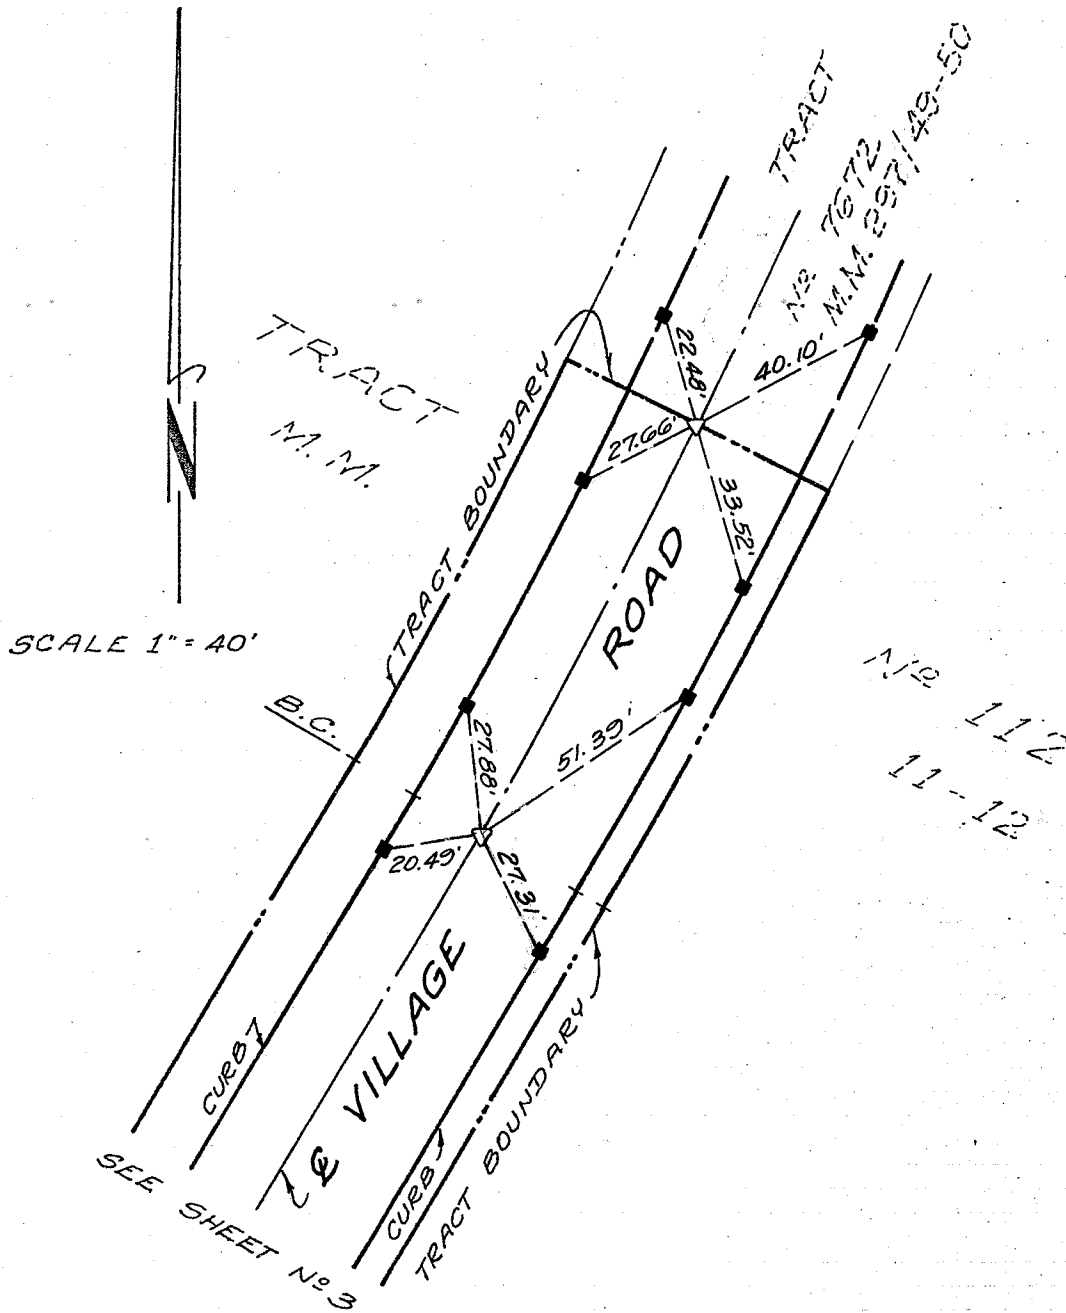

GERALD. F. OLDENBURG  
L.S. 3246

PARTY: SHEETS  
GILLEN

INDEX MAP

NO SCALE

GERALD F. OLDENBURG  
L.S. 3246

PARTY: SHEETS  
GILLEN

△ 2" I.P. TAGGED "L.S. 3246" SET IN SUBGRADE AND SPIKE & WASHER STAMPED "L.S. 3246"; SET IN FINISH SURFACE.

■ SET LEAD, TACK & TAG "L.S. 3246"

VILLAGE ROAD

GERALD F. OLDENBURG  
L.S. 3246

PARTY: SHEETS  
GILLEN

- ▷ 2" I.P. TAGGED "L.S. 3246" SET IN SUBGRADE AND SPIKE & WASHER STAMPED "L.S. 3246", SET IN FINISH SURFACE.
- SET LEAD, TACK & TAG "L.S. 3246"

VILLAGE ROAD @  
LAKEVIEW ROAD &  
SHADYBROOK ROAD

GERALD F. OLDENBURG  
L.S. 3246

PARTY: SHEETS  
GILLEN

Nº 112  
11-12

△ 2" I.P. TAGGED "L.S. 3246" SET IN  
SUBGRADE AND SPIKE & WASHER  
STAMPED "L.S. 3246", SET IN  
FINISH SURFACE.

■ SET LEAD, TACK & TAG "L.S. 3246"

VILLAGE ROAD